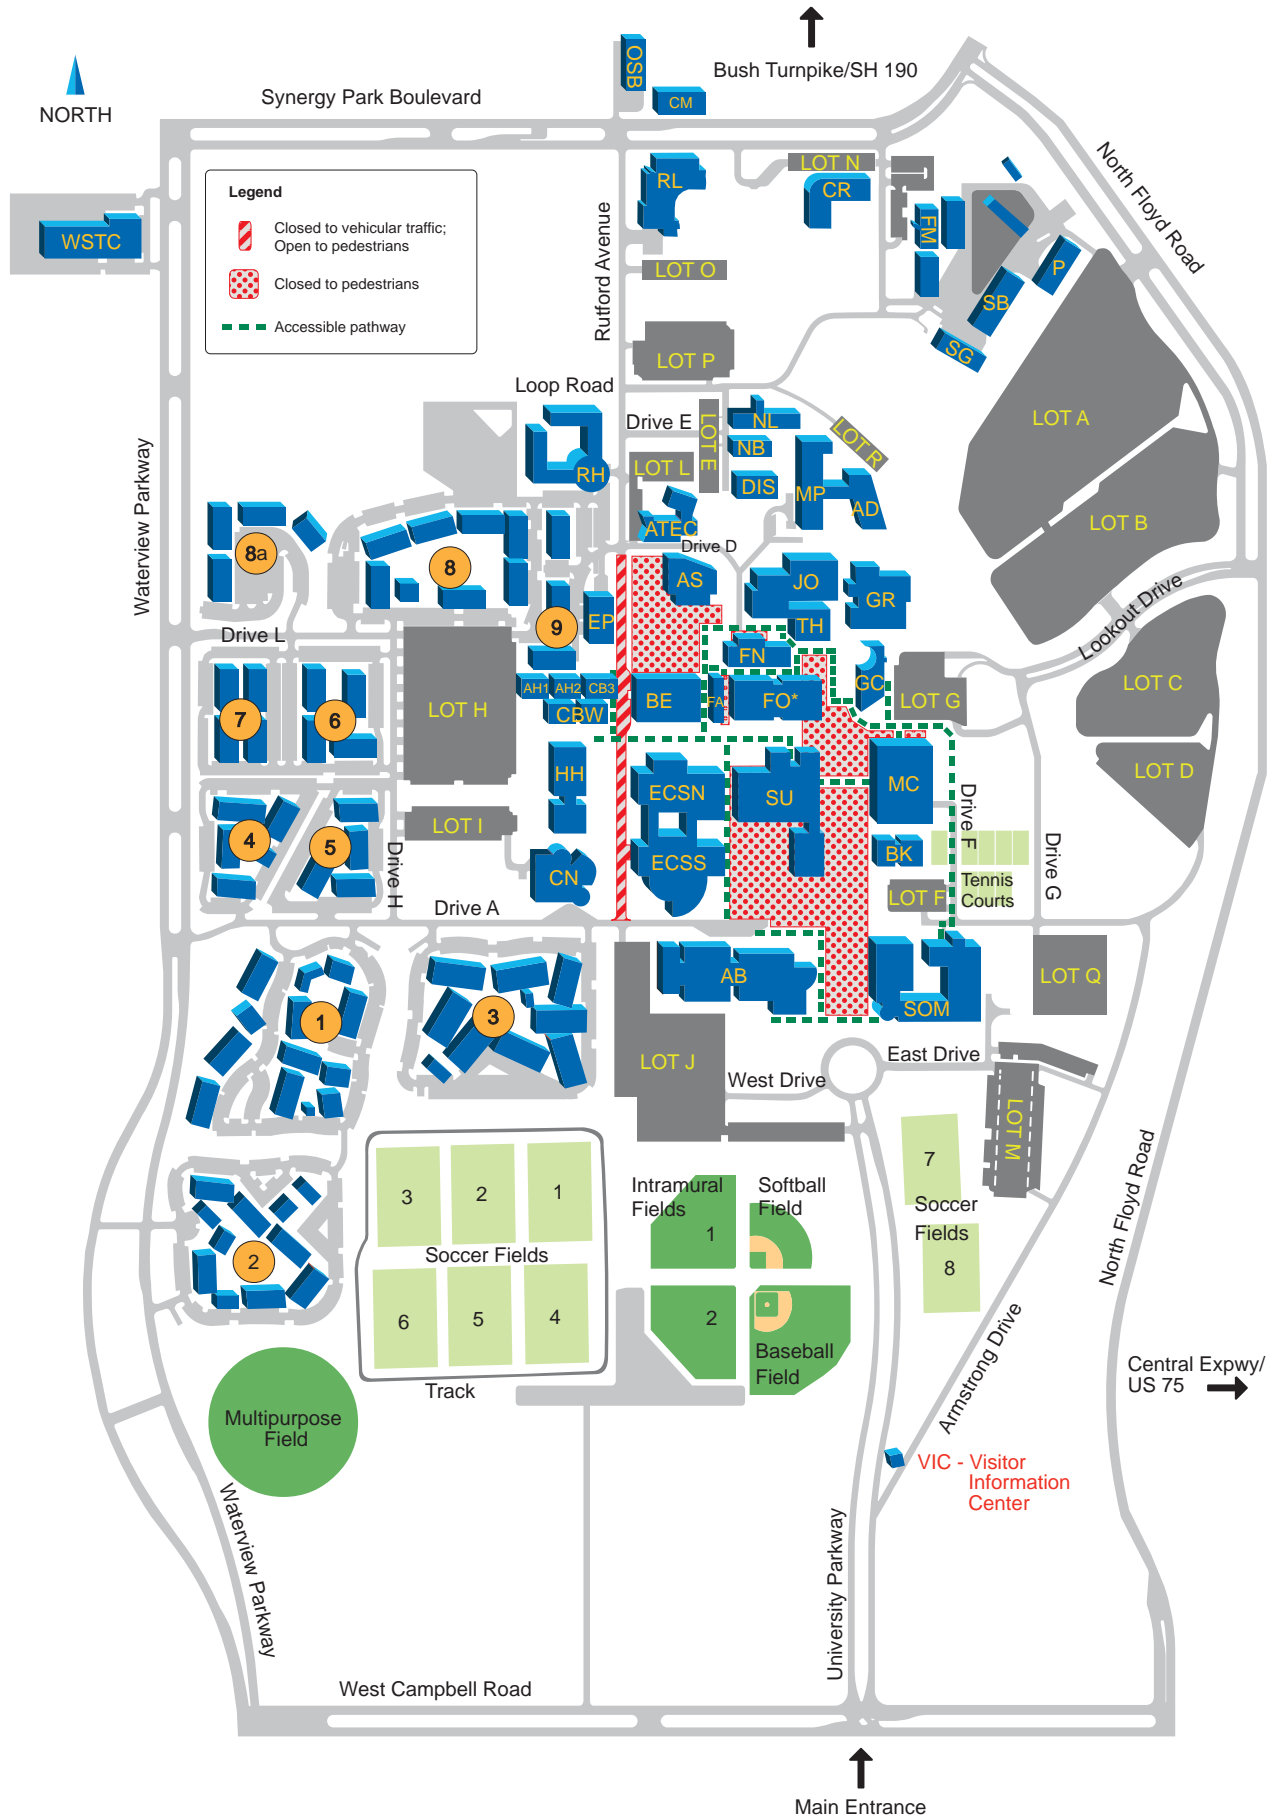

# Campus Construction Map

\*Founders Building (FO) is not accessible from the ground floor.

BUILDING ABBREVIATIONS AND NAMES		
AB Activity Center	FO Founders Building	
AD Administration	GC Cecil and Ida Green Center	
AH1 Arts and Humanities 1	GR Cecil H. Green Hall	
AH2 Arts and Humanities 2	HH Karl Hoblitzelle Hall *	
AS Visual Arts Studio	JO Erik Jonsson Academic Center	
ATEC Arts and Technology Building	MC Eugene McDermott Library *	
BE Lloyd V. Berkner Hall	MP Multipurpose Building	
BK Bookstore	NB North Office Building	
CB3 Classroom Building Three	NL North Lab	
CBW Classroom Building West	OSB Old Service Building	
CM Construction Management	P Police	
CN Conference Center	RH Residence Hall	
CR Callier Center Richardson	RL Natural Science and Engineering Research Lab	
DIS Dallas International School	SB Service Building	
ECSN North Engineering and Computer Science	SG Safety and Grounds	
ECSS South Engineering and Computer Science	SOM School of Management	
EP Energy Plant	SU Student Union*	
FA Founders West Annex	TH Theatre	
FM Facilities Management	VIC Visitor Information Center	
FN Founders North	WSTC Waterview Science and Technology Center	
* STUDENT SERVICE AREAS		
<u>Student Union (SU)</u> Dining Hall Comet Cafe/Pub Comet Center Student Health Services Disability Services	<u>Karl Hoblitzelle Hall (HH)</u> Enrollment Services Admissions	<u>Eugene McDermott Library (MC)</u> Bursar Financial Aid International Student Services Registrar
UNIVERSITY HOUSING		
Residence Hall  (972) 883-5561  Residential Life Living Learning Communities	Waterview Park Apartments  (972) 454-5000 (972) 238-3612 Fax  For information, go to Phase 8a. Phase 1 Buildings 2-12 Phase 2 Buildings 14-23 Phase 3 Buildings 24-31 Phase 4 Buildings 33-36	University Village  (972) 792-9100 (972) 792-9101 Fax  For information, go to Phase 8a. Phase 5 Buildings 38-41 Phase 6 Buildings 43-46 Phase 7 Buildings 48-51 Phase 8 Buildings 53-59 Phase 8a Buildings 61-63 Phase 9 Buildings 65-67