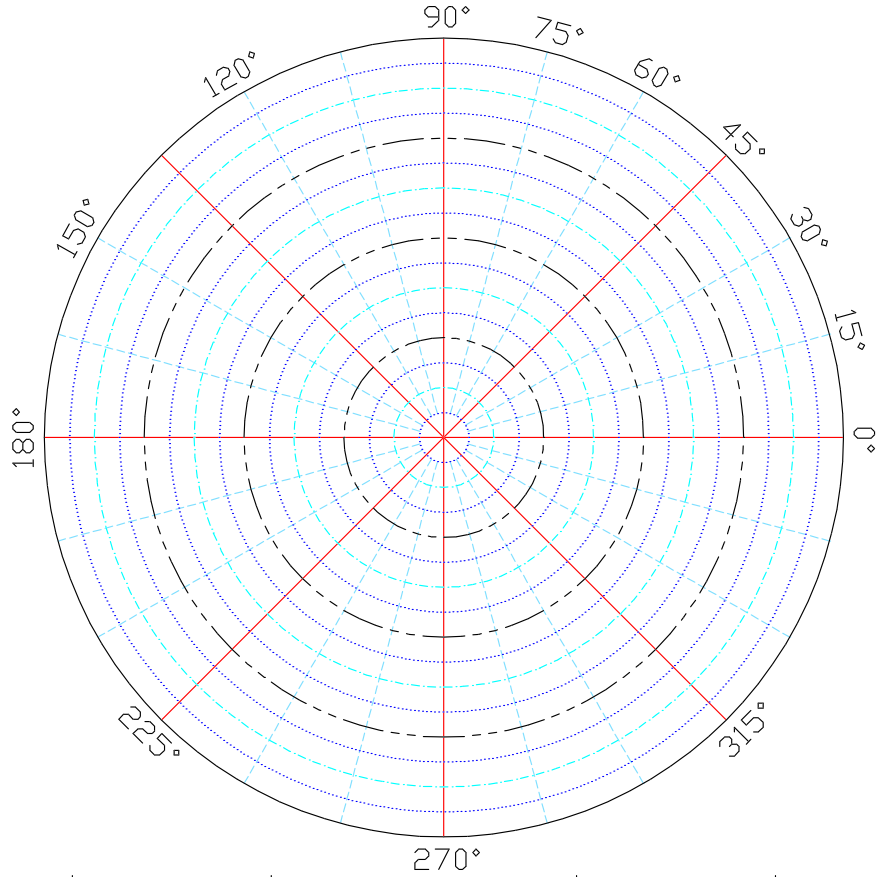

Polar Graph for MA-2419

ϕ	r

ϕ	r

ϕ	r

ϕ	r

Copyright 2002 - Dr. Frank Allum