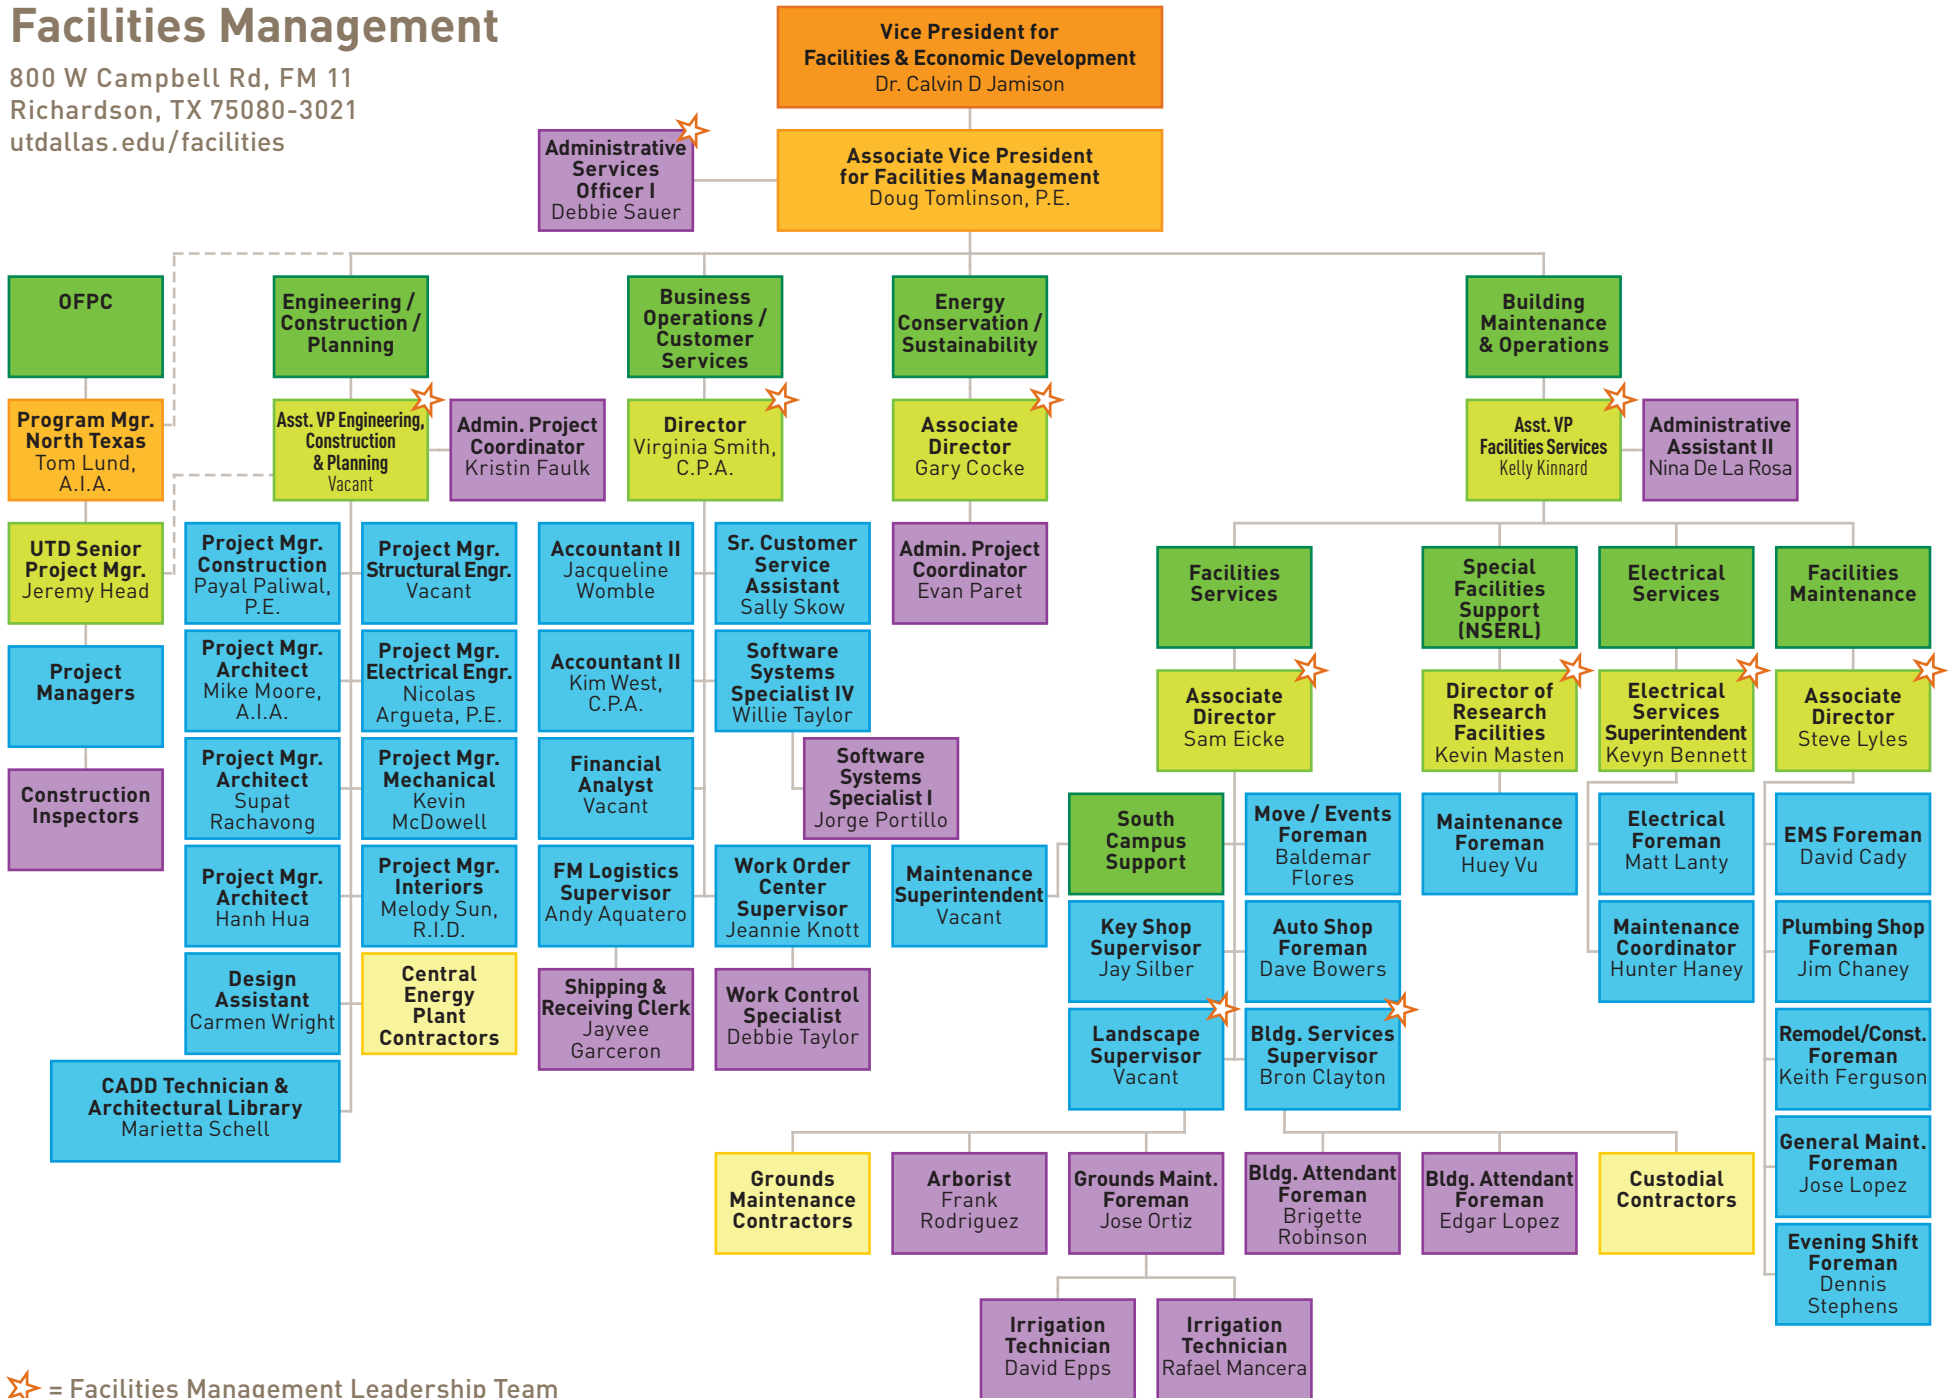

Facilities Management

800 W Campbell Rd, FM 11
Richardson, TX 75080-3021
utdallas.edu/facilities

★ = Facilities Management Leadership Team