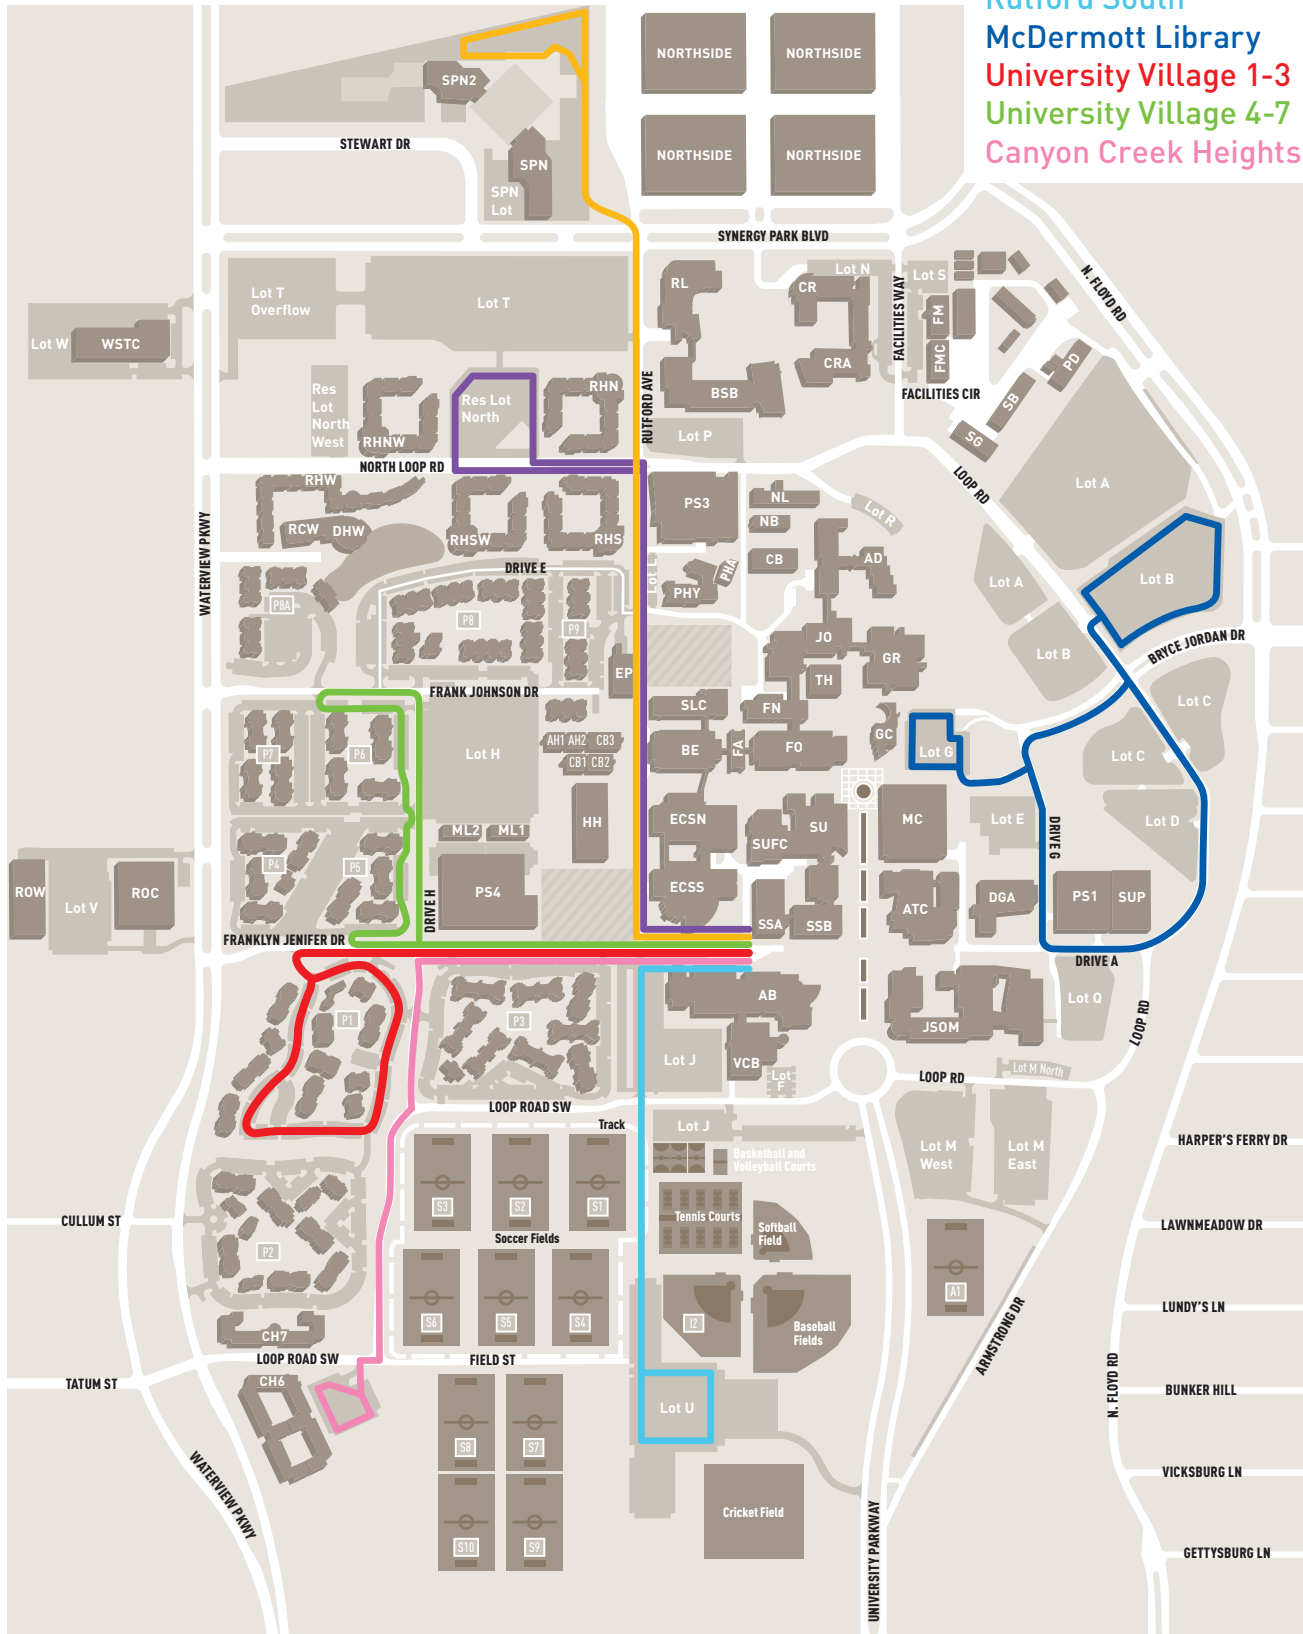

Comet Cab Route Map

- University Commons
- Rutford North
- Rutford South
- McDermott Library
- University Village 1-3
- University Village 4-7
- Canyon Creek Heights

THE UNIVERSITY OF TEXAS AT DALLAS
Parking & Transportation
utdallas.edu/services/transit/cab
transit@utdallas.edu
 972.883.7777
 PS3 1.200

Comet Cab Frequently Asked Questions

What are Comet Cabs?

Comet Cabs are our inner-campus shuttle service. They are free to ride and offer a quick trip to different areas of campus.

How can I catch a Comet Cab?

You can wave down a Comet Cab at any safe point along its path that doesn't obstruct traffic, like at a crosswalk or stop sign, and be dropped off at any safe point on its route.

Where do Comet Cabs go?

Comet Cabs travel all over campus, but they have to stay on their designated route and can't go off course. There are currently six Comet Cab routes. Check the other side of this page for our route map.